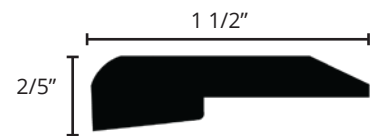

Quarter Round

Conceals expansion space between the wall and Kährs LT flooring. Also used to transition between flooring and cabinetry.

All LT Floors 3/4" x 3/4" x 78" 10lbs 10 pieces

T-Molding

Used in doorways to blend flooring surfaces in adjoining rooms or where floors of the same thickness meet

All LT Floors 1 1/2" X 2/5" X 78" 10lbs 5 pieces

Threshold

Ideal for doorways or to transition between floors of different heights. Used with wood, tile or carpet.

All LT Floors 1 1/2" X 2/5" X 78" 10lbs 5 pieces