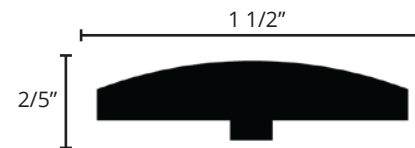

Quarter Round

Conceals expansion space between the wall and Kährs LT flooring. Also used to transition between flooring and cabinetry.

All LT Floors 3/4" x 3/4" x 78" 10lbs 10 pieces

T-Molding

Used in doorways to blend flooring surfaces in adjoining rooms or where floors of the same thickness meet

All LT Floors 1 1/2" X 2/5" X 78" 10lbs 5 pieces

Threshold

Ideal for doorways or to transition between floors of different heights. Used with wood, tile or carpet.

All LT Floors 1 1/2" X 2/5" X 78" 10lbs 5 pieces