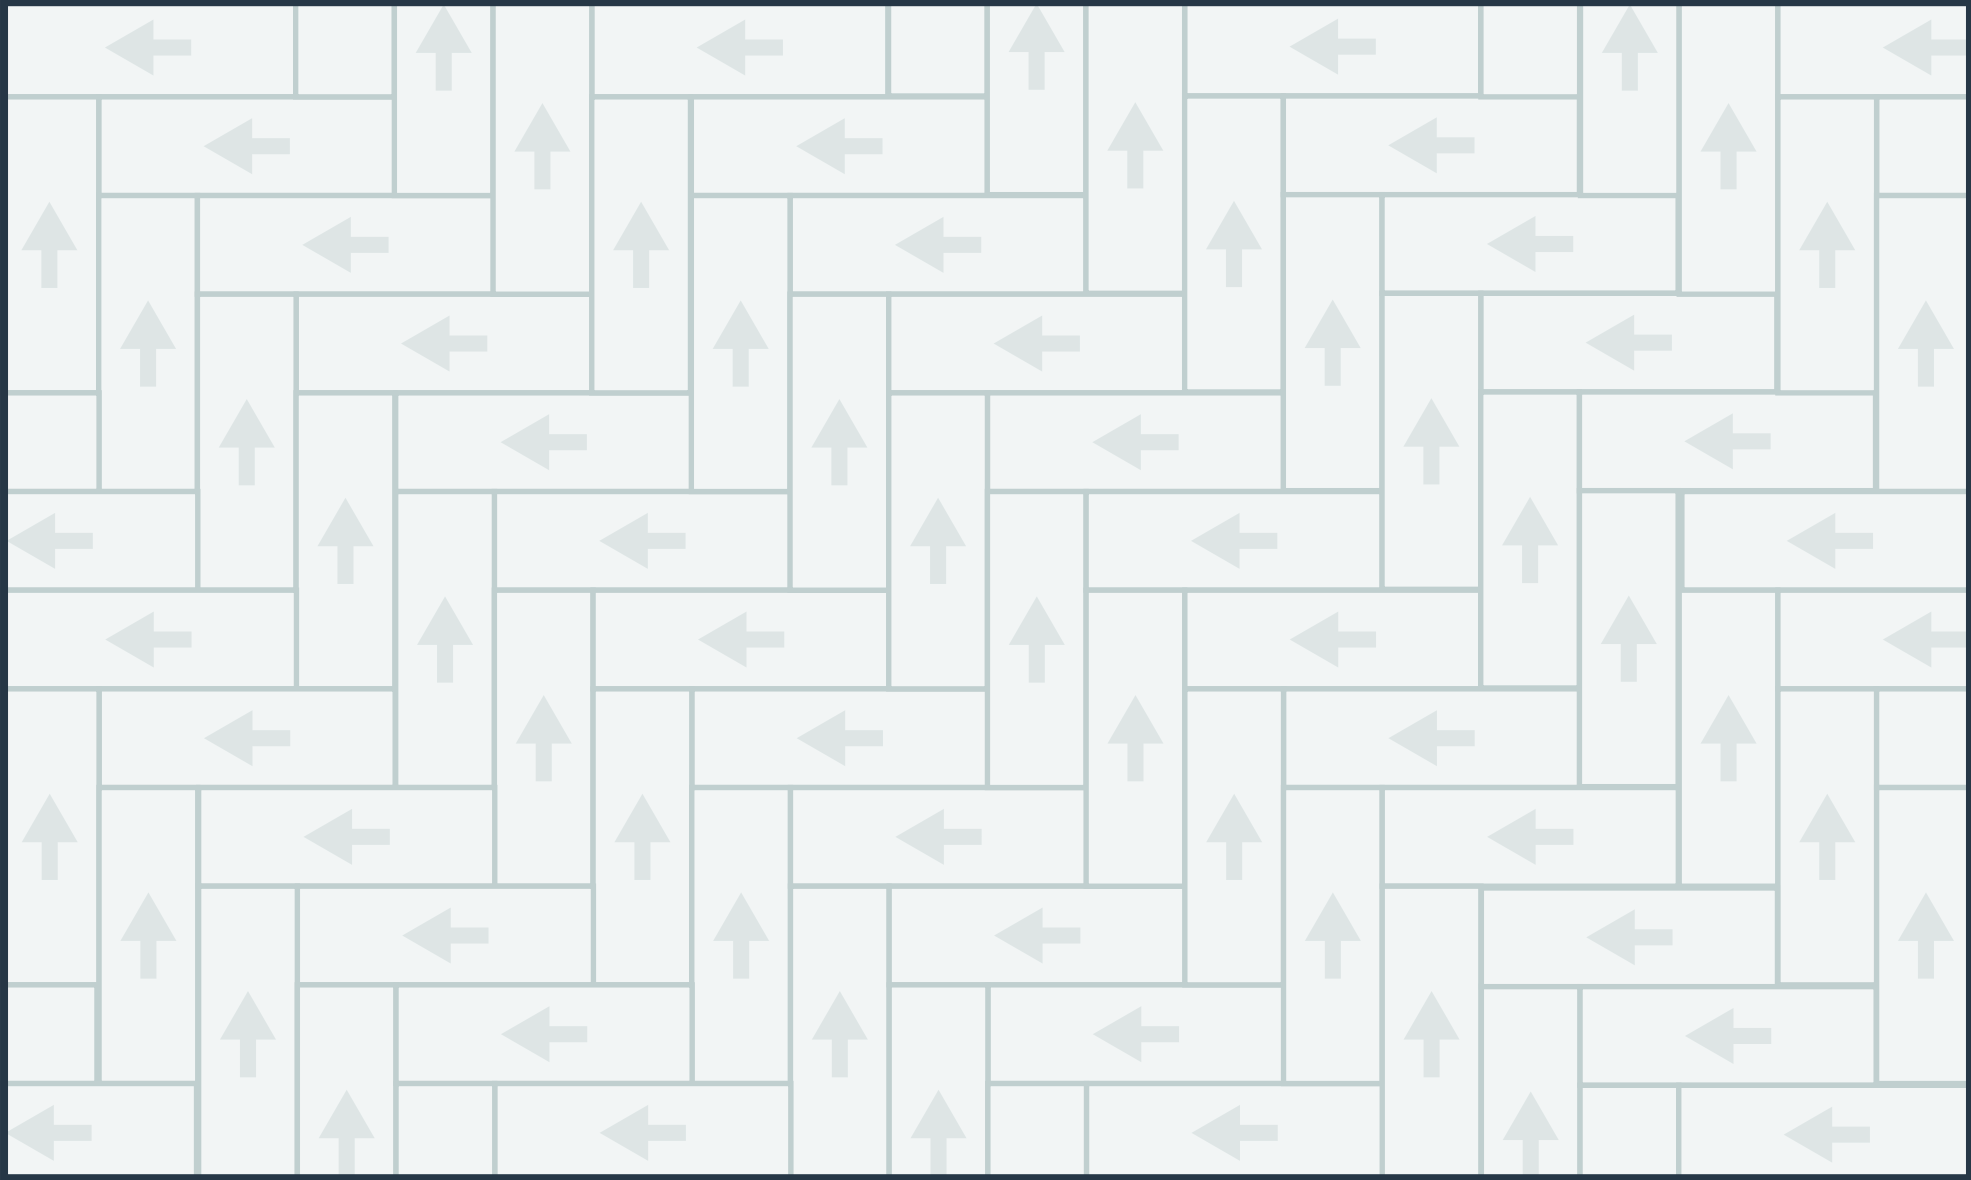

herringbone