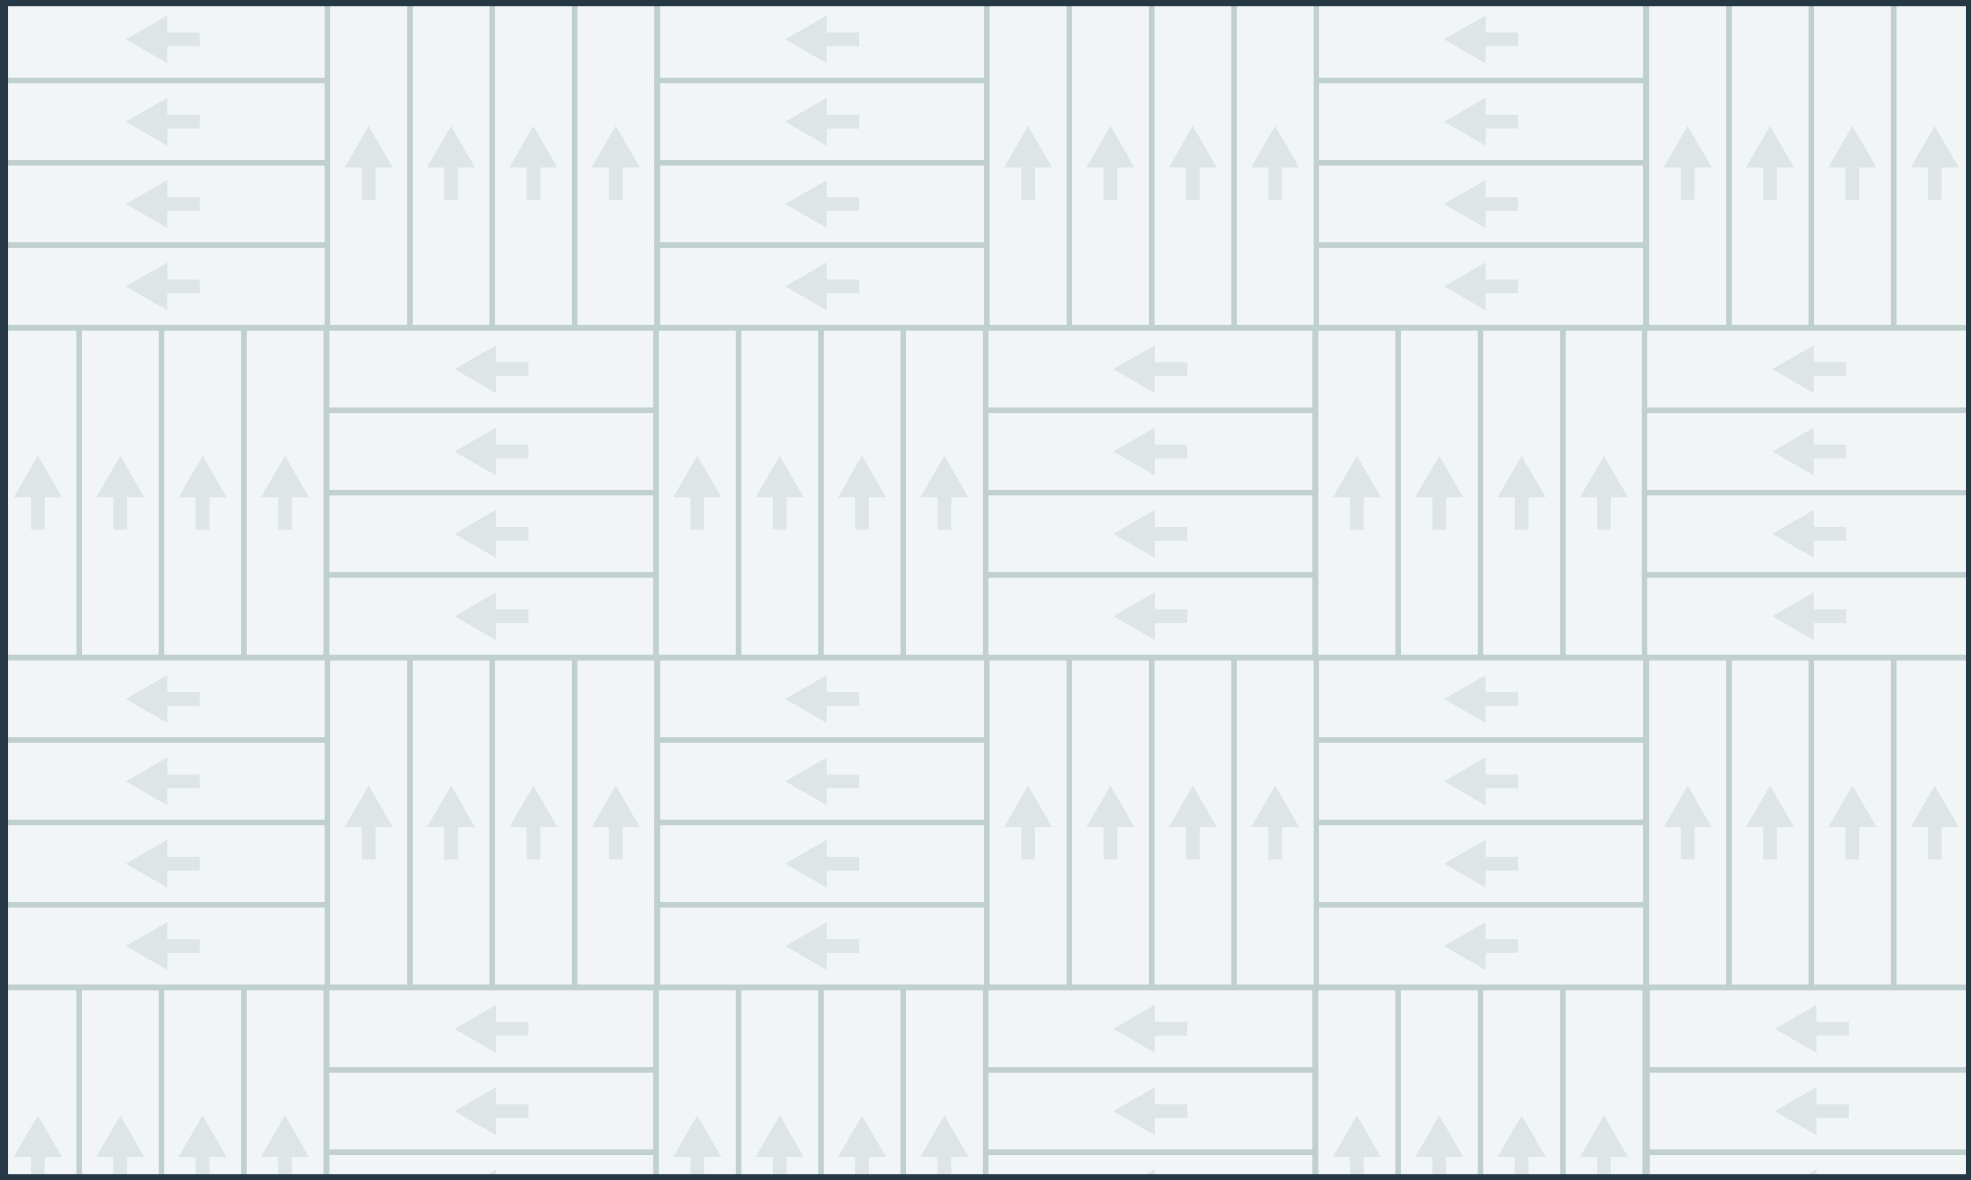

basketweave